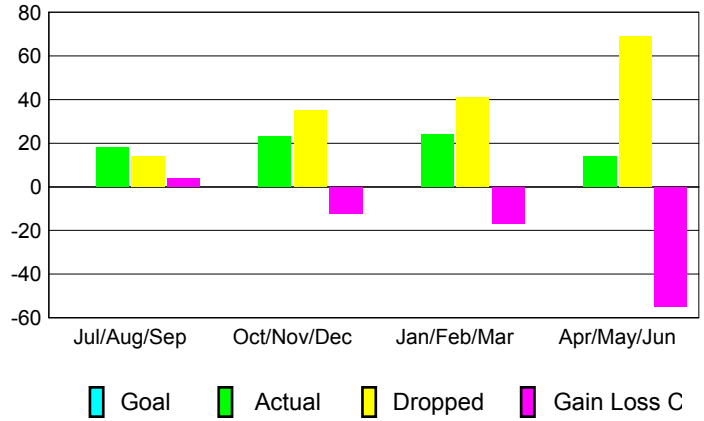

Membership Results 2012-2013
Goal, New, Dropped, Gain/Loss