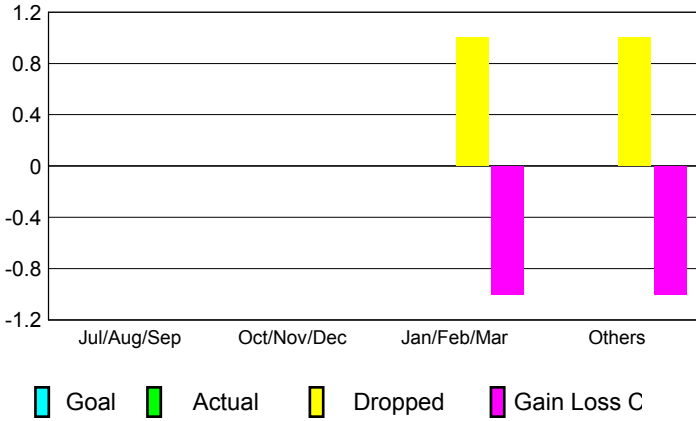

GMT: **ED LECIUS**

Location: **NEW YORK**

GMT CA: **1**

CLUBS

Month	New Club Goal	Actual New Clubs	Actual Dropped Clubs	Gain/Loss of Clubs
2012-2013				
Jul/Aug/Sep	0	0	0	0
Oct/Nov/Dec	0	0	0	0
Jan/Feb/Mar	0	0	1	-1
Apr/May/June	0	0	1	-1
Totals	0	0	2	-2

MEMBERSHIP

Month	Net Memb Goal	Actual New Memb	Actual Dropped Memb	Gain/Loss of Memb
2012-2013				
Jul/Aug/Sep	0	18	14	4
Oct/Nov/Dec	0	23	35	-12
Jan/Feb/Mar	0	24	41	-17
Apr/May/June	0	14	69	-55
Totals	0	79	159	-80

Club Results 2012-2013
Goal, New, Dropped, Gain/Loss